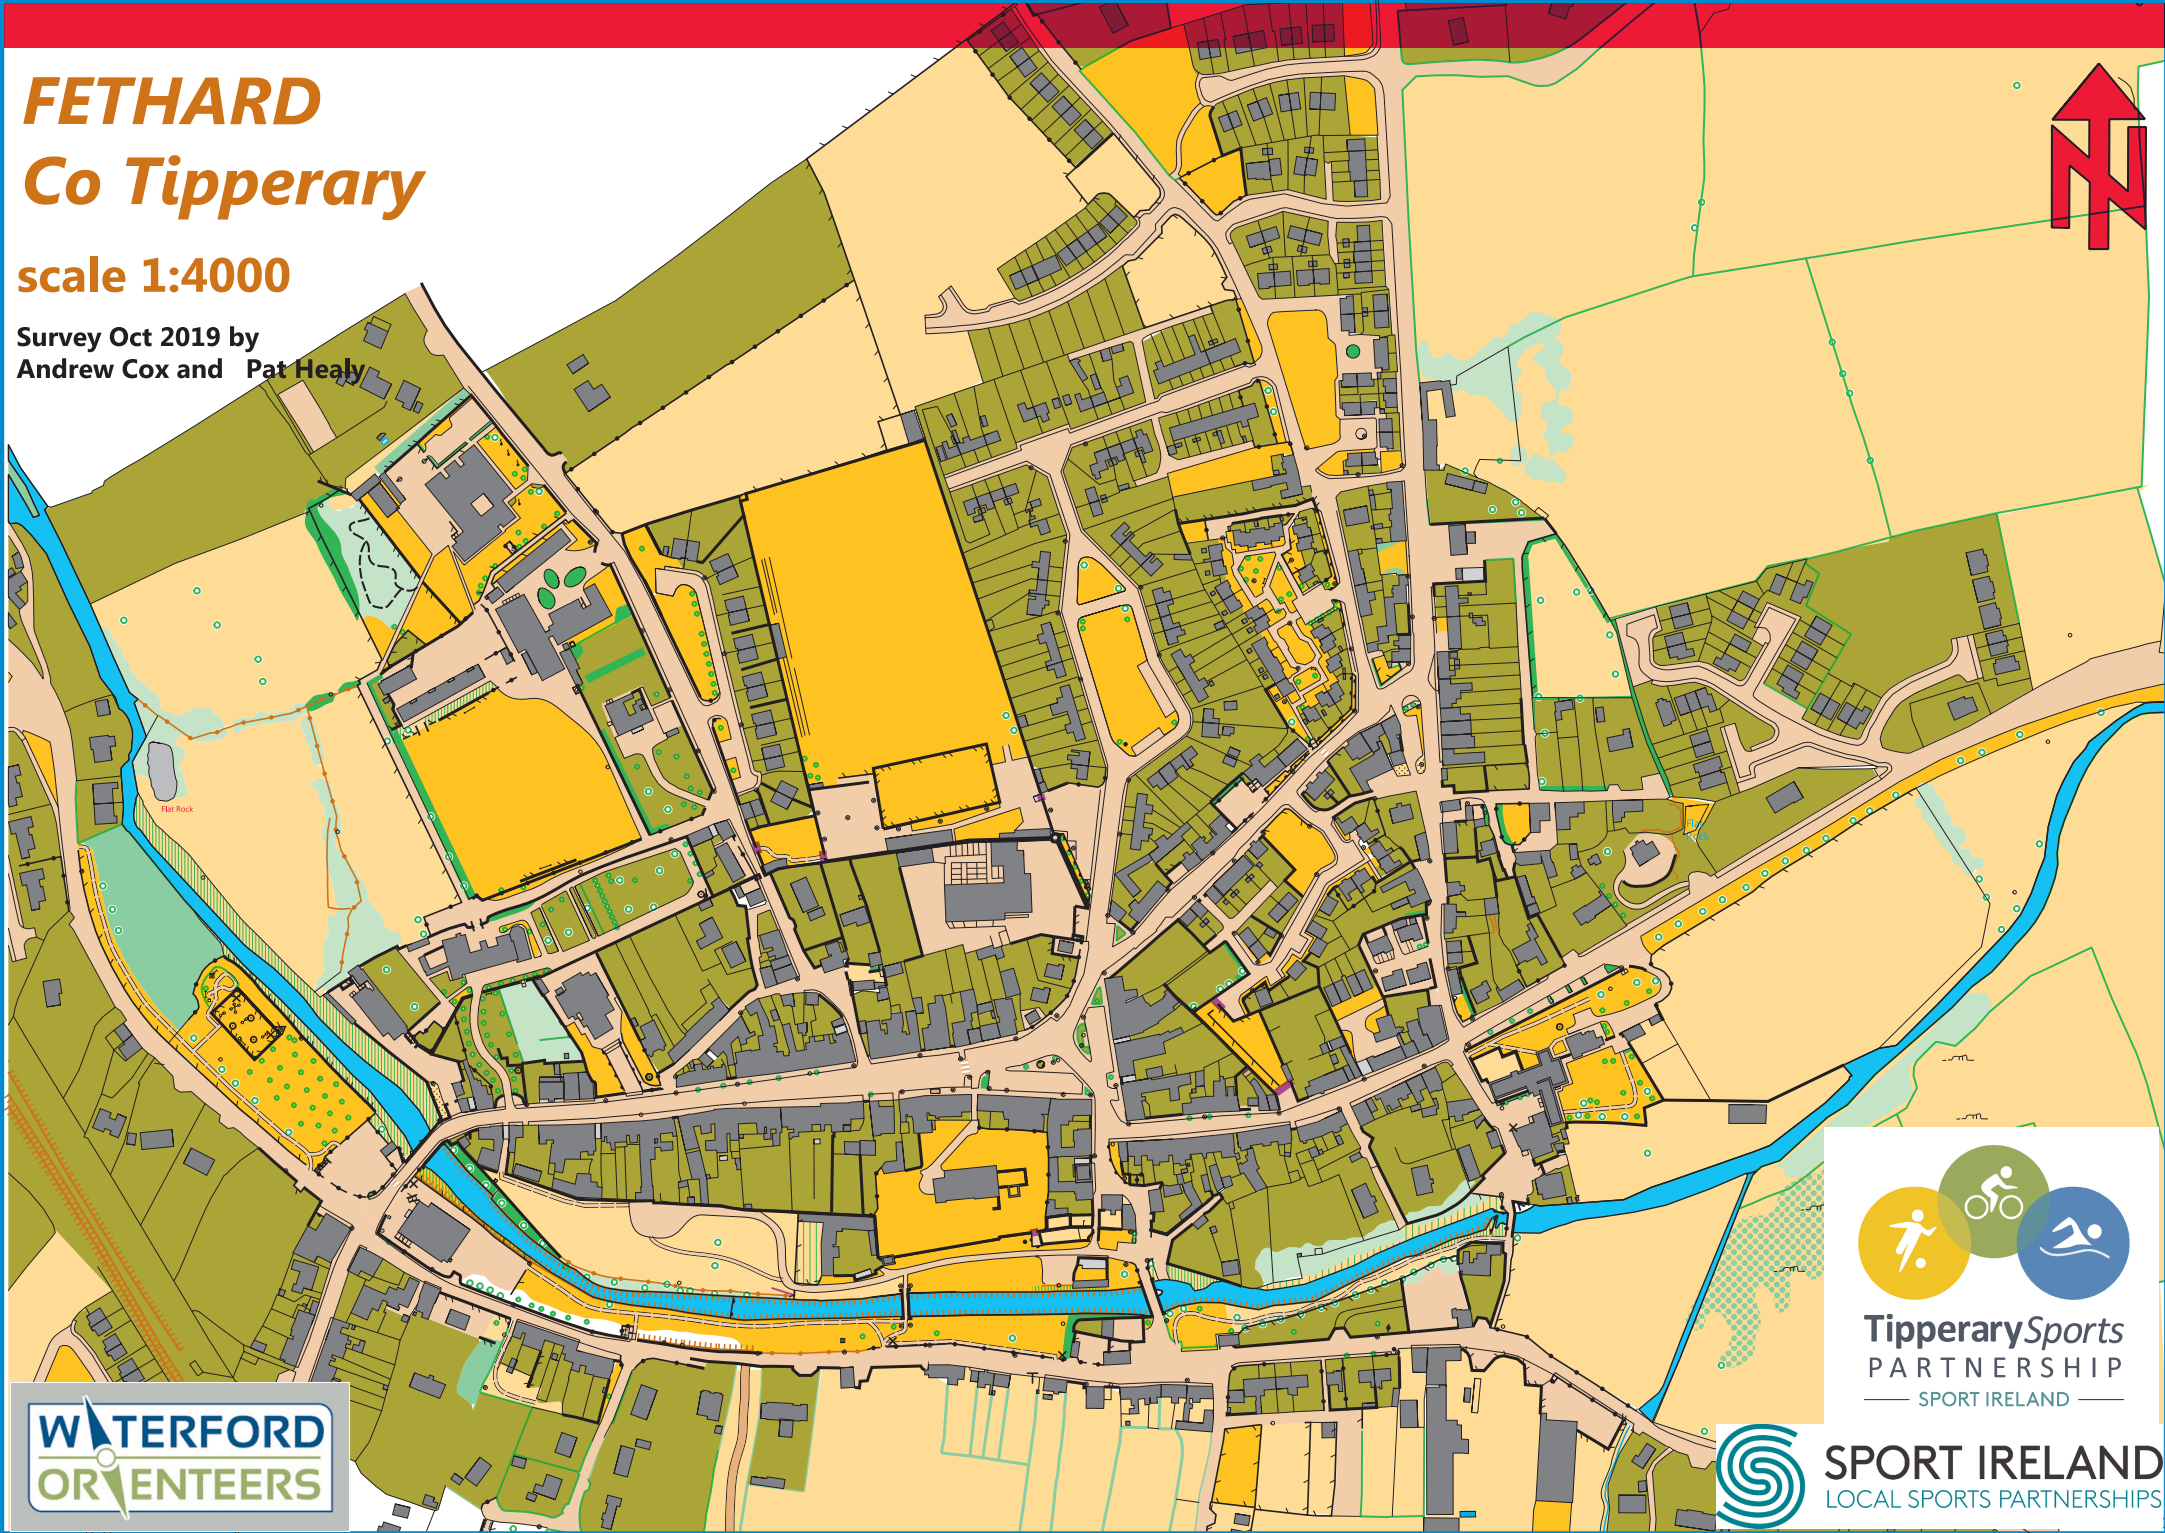

FETHARD Co Tipperary

scale 1:4000

Survey Oct 2019 by
Andrew Cox and Pat Healy

WATERFORD
ORIENTEERS

TipperarySports
PARTNERSHIP
— SPORT IRELAND —

SPORT IRELAND
LOCAL SPORTS PARTNERSHIPS